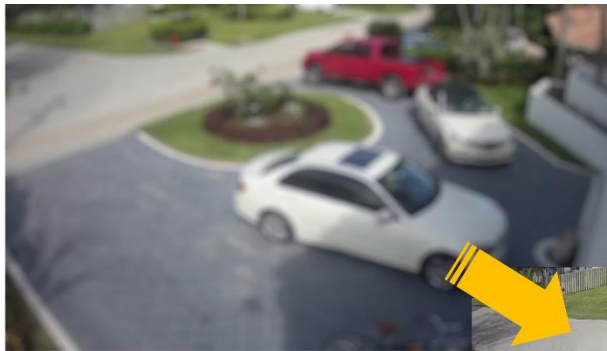

6MP Autofocus Smart AI 40M IR Bullet POE IP Camera

AirCam BU-640MAI

airlive®

2.8-12 mm Motorized Auto focus lens, 4x Optical Zoom

The AirCam BU-640MAI is equipped with a versatile 2.8-12mm motorized autofocus lens. This feature ensures precise focus adjustments, allowing for sharp and clear imagery without manual intervention. Enjoy effortless control over your surveillance, capturing every detail with ease and accuracy. Zoom in onto points of interest with the 4x Optical zoom.