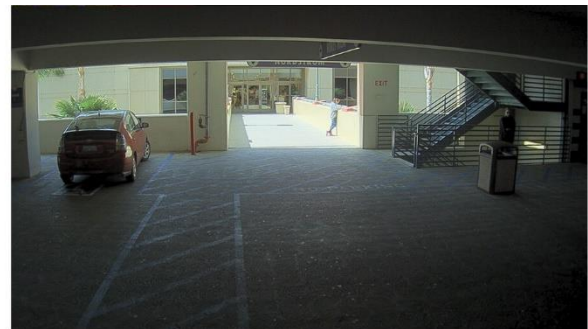

6MP Autofocus Smart AI 40M IR Bullet POE IP Camera

AirCam BU-640MAI

airlive®

IP Camera Android/iOS App Support App Search VideoLink

Our IP Camera boasts Android and iOS app support, providing convenient access to your surveillance system.

The user-friendly app, "VideoLink," allows you to effortlessly search and view video feeds. Stay connected and in control, monitoring your property from your mobile device with ease and convenience.

Image Enhancement: D-WDR, Mirror, Rotate, and Defogging functions

The AirCam BU-640MAI takes image enhancement seriously, offering a suite of advanced features. Digital-Wide Dynamic Range (D-WDR) balances exposure, ensuring well-lit scenes in challenging lighting conditions. Additionally, it provides the ability to mirror and rotate images as needed, enhancing flexibility in surveillance placement. Furthermore, the integrated Defogging function improves visibility in misty or foggy environments, ensuring that you get clear, detailed footage regardless of adverse weather conditions. These features collectively enhance the camera's performance and its suitability for various monitoring scenarios.

WDR ON