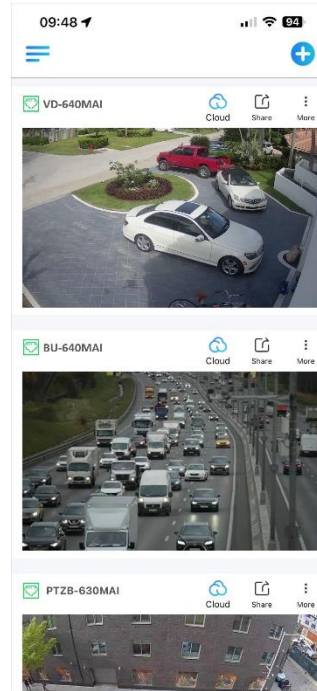

6MP Autofocus Smart AI 40M IR Bullet POE IP Camera

AirCam BU-640MAI

airlive®

IP Camera Android/iOS App Support App Search VideoLink

Our IP Camera boasts Android and iOS app support, providing convenient access to your surveillance system.

The user-friendly app, "VideoLink," allows you to effortlessly search and view video feeds. Stay connected and in control, monitoring your property from your mobile device with ease and convenience.