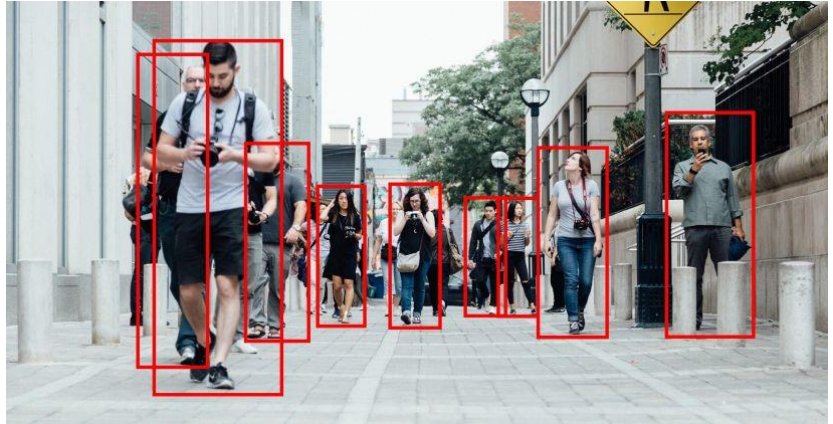

## Overview

Experience superior surveillance with our 6MP Autofocus 40M IR Bullet POE IP Camera, AirCam BU-640MAI - a state-of-the-art Smart AI surveillance solution. Achieve crystal-clear image quality with autofocus technology. Benefit from powerful 40-meter infrared night vision, ensuring comprehensive coverage day and night. Enjoy easy installation via Power over Ethernet (PoE) for hassle-free setup and monitoring. Moreover, it is a Smart AI featured camera. Capture essential details effortlessly with this advanced IP camera, ensuring your security needs are met effectively.

## IP Camera Smart AI feature - Smart Human/vehicle detection

Elevate your security with our AI-powered IP camera featuring advanced human and vehicle detection. This intelligent technology ensures accurate alerts, reducing false alarms. With precise identification, it enhances surveillance efficiency, making it ideal for safeguarding your premises. Stay one step ahead with smart, automated security.

### Smart AI –Human Detection

It uses advanced artificial intelligence and computer vision to identify and detect people in various scenarios, such as security, surveillance, retail, and entertainment.

## Streaming your IP Camera to YouTube live

Streaming your IP camera to YouTube Live. Once configured, start the camera's live streaming function, and your surveillance feed will be broadcasted in real-time on your YouTube channel, allowing you to share or monitor events remotely with ease. This function can also be used to Live stream landmarks or other places of interest to a global audience and let people from all over the world enjoy your country.