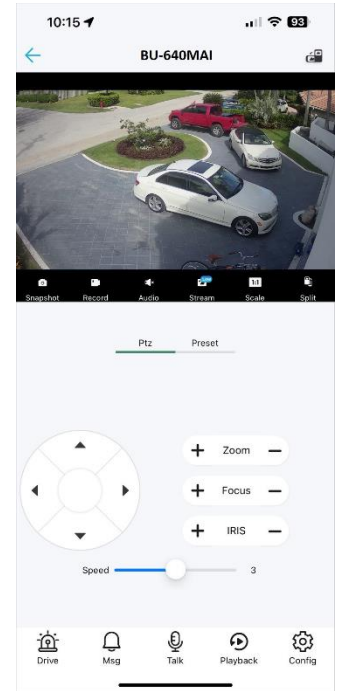

6MP Autofocus Smart AI 40M IR Bullet POE IP Camera

AirCam BU-640MAI

airlive®

IP Camera Android/iOS App Support App Search VideoLink

Our IP Camera boasts Android and iOS app support, providing convenient access to your surveillance system.

The user-friendly app, "VideoLink," allows you to effortlessly search and view video feeds. Stay connected and in control, monitoring your property from your mobile device with ease and convenience.